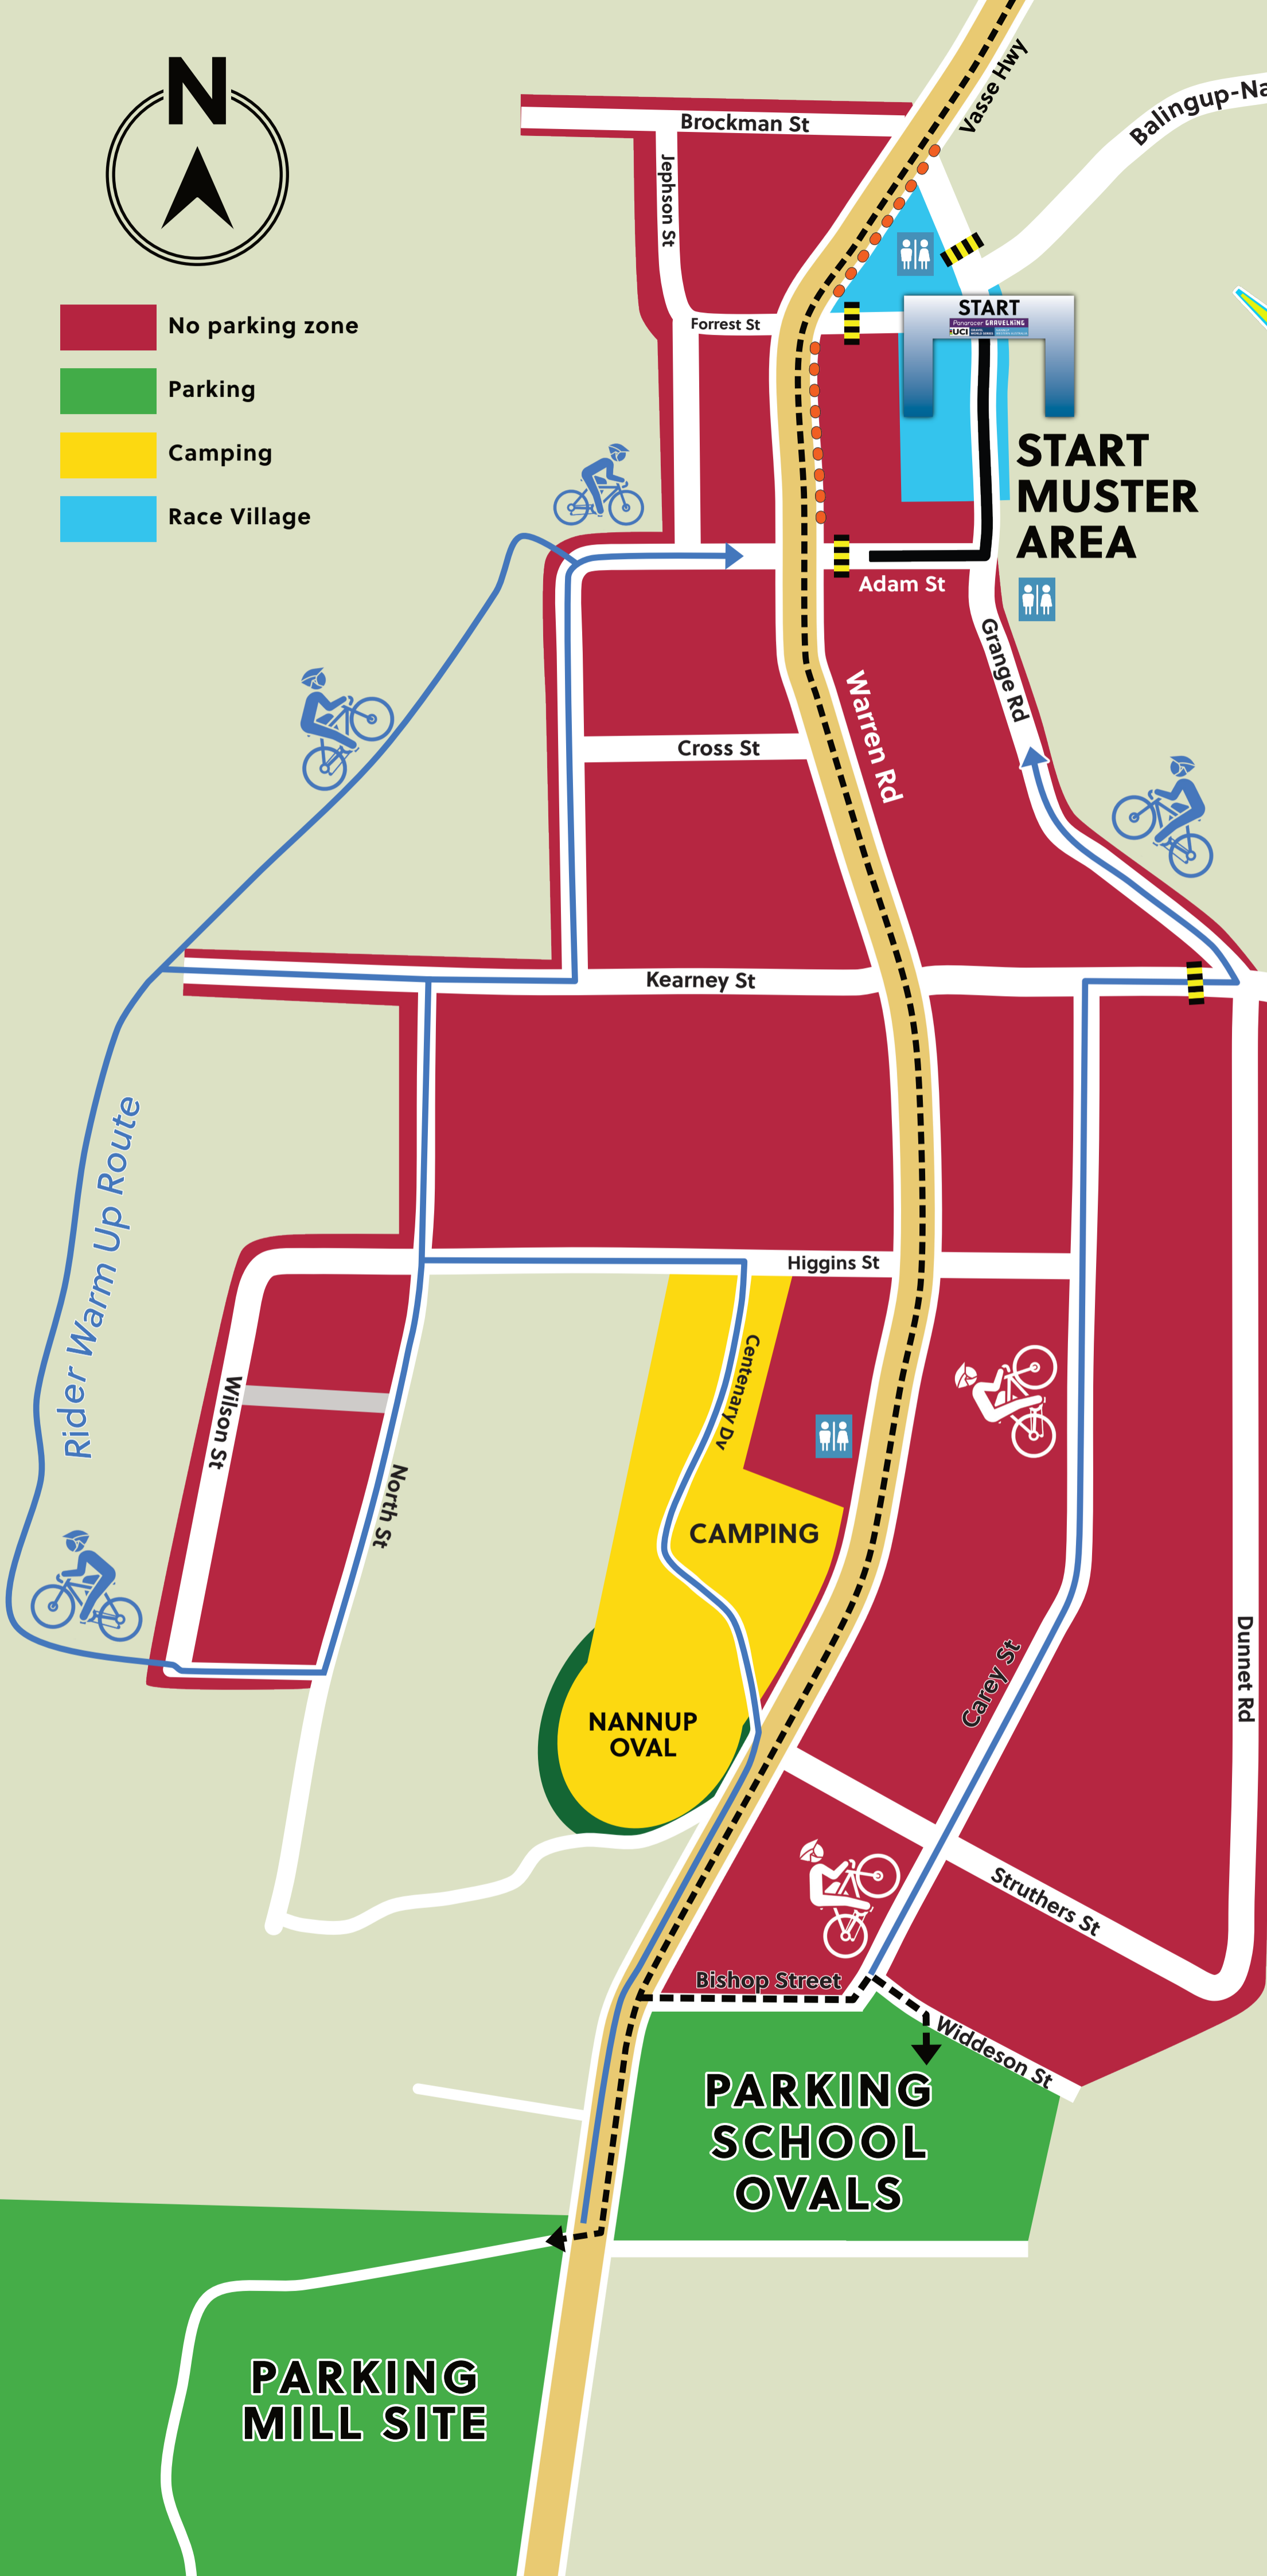

- No parking zone
- Parking
- Camping
- Race Village

**FROM 5AM - 7AM
WARREN RD THROUGH
TOWN CENTRE WILL BE
LINED WITH SIGNS AND
MARSHALS WAVING
CARS STRAIGHT AHEAD**

PARKING

NANNUP DISTRICT HIGH SCHOOL P&C

**From 5:00am
Saturday May 16th**

**\$10 per car
fundraiser
for school**