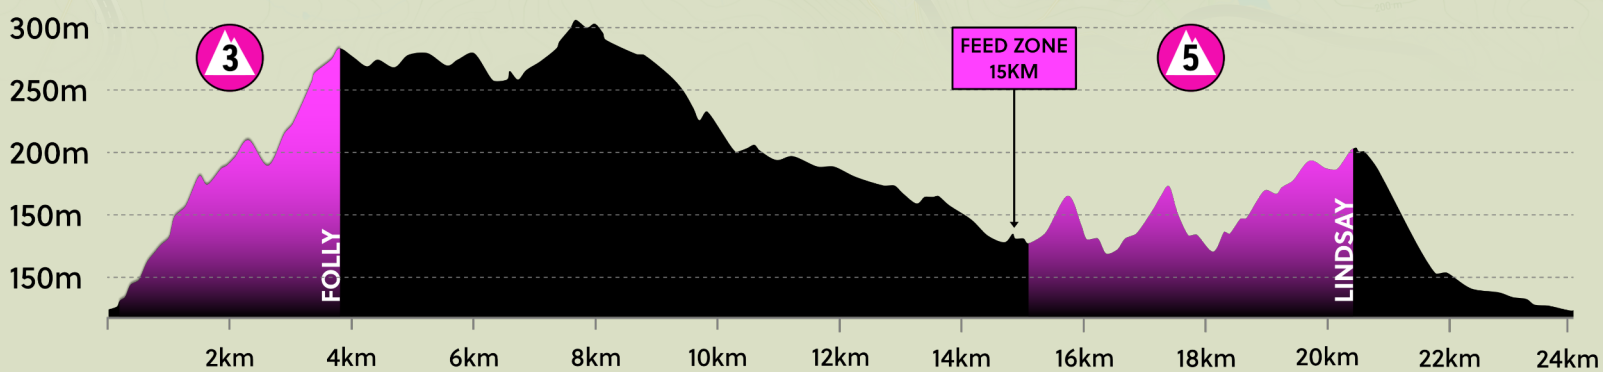

SEVEN

GRAVEL RACE

ONE 90% GRAVEL
24.5km - 550vm
Saturday May 16, 2026
NANNUP, WESTERN AUSTRALIA

WESTERN AUSTRALIA
GOVERNMENT OF WESTERN AUSTRALIA
WALKING ON A DREAM